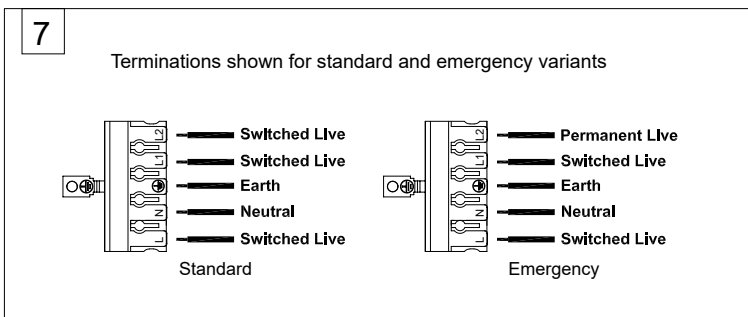

Hilton Installation guide

Product Size

Type	L	L1	L2
20F	495mm	346mm	40mm
40F	1195mm	946mm	40mm
60F	1495mm	1246mm	40mm

● Installation Instructions

Surface Mounting

Wall Mounting

Horizontal Cable Suspension

Suspension