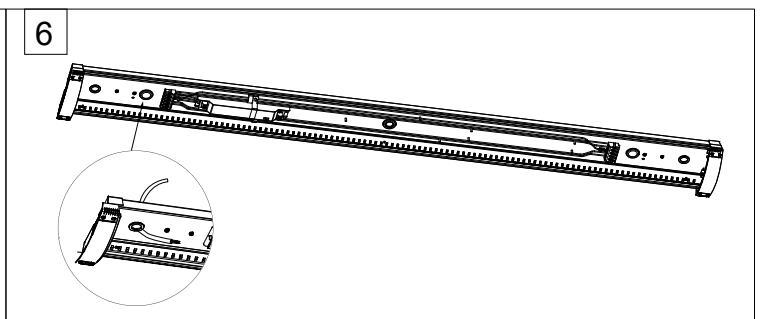

Hilton Installation guide

Product Size

Type	L	L1	L2
20F	495mm	346mm	40mm
40F	1195mm	946mm	40mm
60F	1495mm	1246mm	40mm

● Installation Instructions

Surface Mounting

Wall Mounting

Horizontal Cable Suspension

Suspension