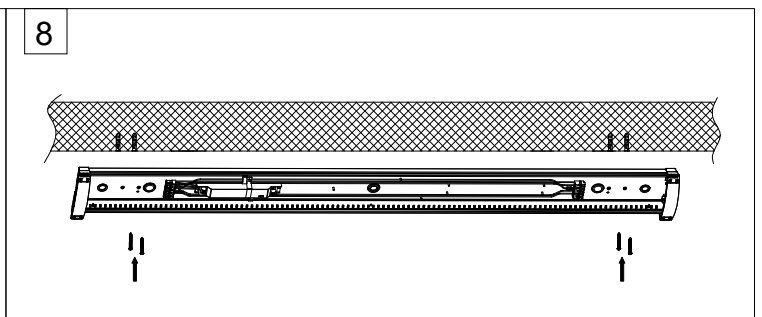

Hilton Installation guide

Product Size

Type	L	L1	L2
20F	495mm	346mm	40mm
40F	1195mm	946mm	40mm
60F	1495mm	1246mm	40mm

● Installation Instructions

Surface Mounting

Wall Mounting

Horizontal Cable Suspension

Suspension