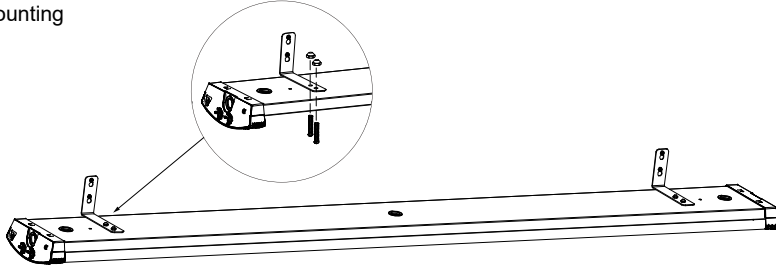

Hilton Installation guide

Product Size

Type	L	L1	L2
20F	495mm	346mm	40mm
40F	1195mm	946mm	40mm
60F	1495mm	1246mm	40mm

● Installation Instructions

Surface Mounting

Wall Mounting

Horizontal Cable Suspension

Suspension