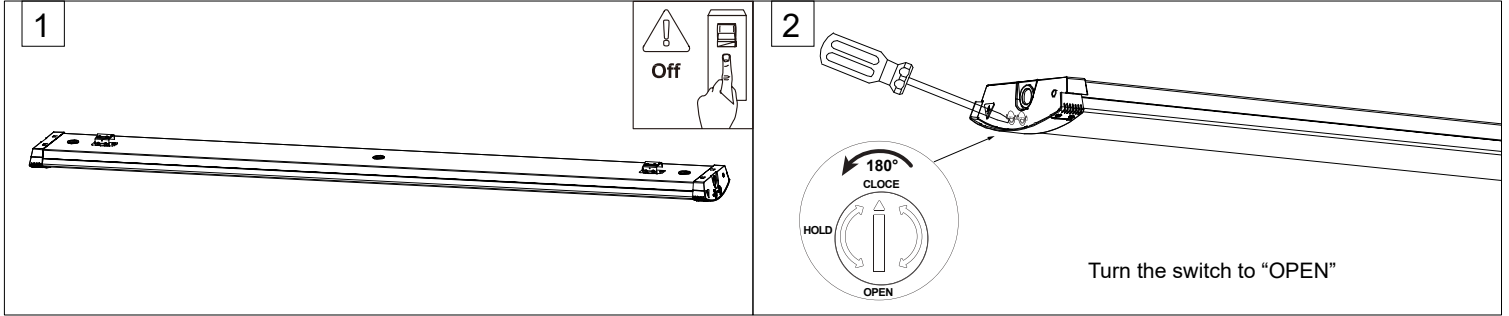

Hilton Installation guide

Product Size

Type	L	L1	L2
20F	495mm	346mm	40mm
40F	1195mm	946mm	40mm
60F	1495mm	1246mm	40mm

● Installation Instructions

Surface Mounting

Wall Mounting

Horizontal Cable Suspension

Suspension