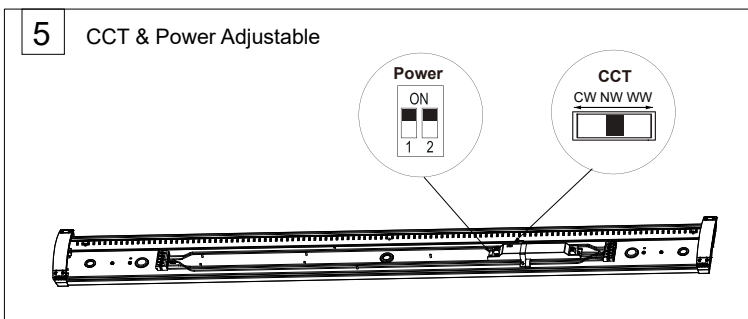

Hilton Installation guide

Product Size

Type	L	L1	L2
20F	495mm	346mm	40mm
40F	1195mm	946mm	40mm
60F	1495mm	1246mm	40mm

● Installation Instructions

Surface Mounting

Wall Mounting

Horizontal Cable Suspension

Suspension