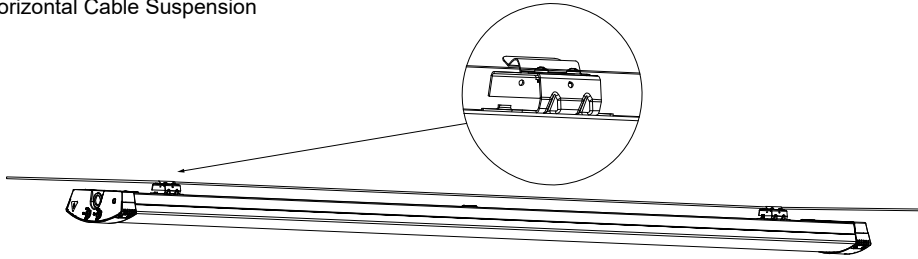

Hilton Installation guide

Product Size

Type	L	L1	L2
20F	495mm	346mm	40mm
40F	1195mm	946mm	40mm
60F	1495mm	1246mm	40mm

● Installation Instructions

Surface Mounting

Wall Mounting

Horizontal Cable Suspension

Suspension