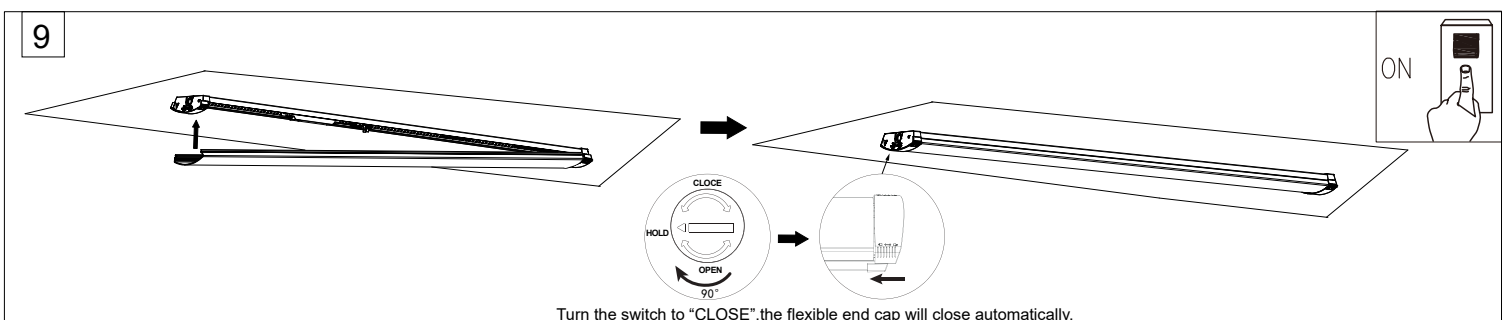

Hilton Installation guide

Product Size

Type	L	L1	L2
20F	495mm	346mm	40mm
40F	1195mm	946mm	40mm
60F	1495mm	1246mm	40mm

● Installation Instructions

Surface Mounting

Wall Mounting

Horizontal Cable Suspension

Suspension