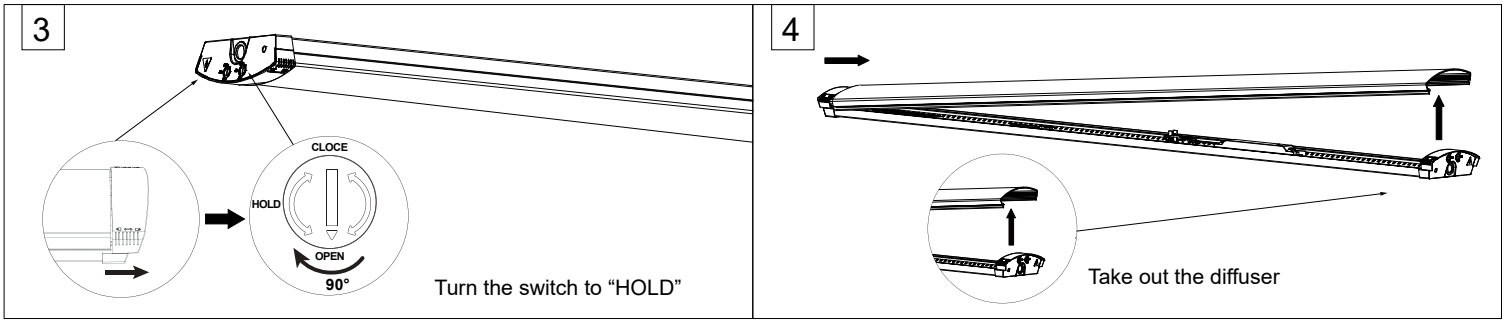

Hilton Installation guide

Product Size

Type	L	L1	L2
20F	495mm	346mm	40mm
40F	1195mm	946mm	40mm
60F	1495mm	1246mm	40mm

● Installation Instructions

Surface Mounting

Wall Mounting

Horizontal Cable Suspension

Suspension