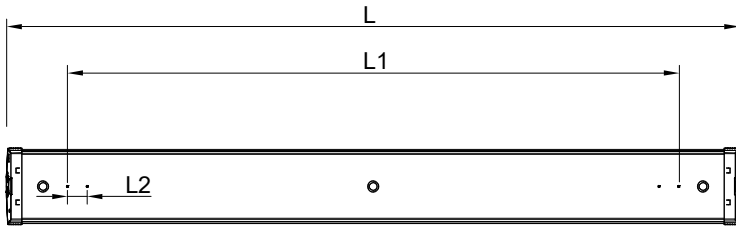

Hilton Installation guide

Product Size

Type	L	L1	L2
20F	495mm	346mm	40mm
40F	1195mm	946mm	40mm
60F	1495mm	1246mm	40mm

● Installation Instructions

Surface Mounting

Wall Mounting

Horizontal Cable Suspension

Suspension